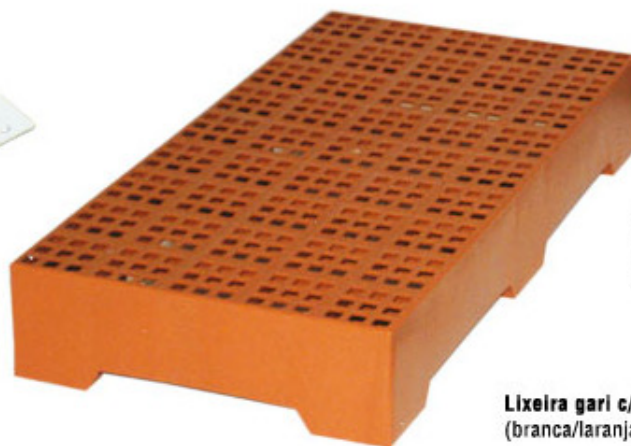

Ref. 1037
78,5x58x31 cm
100 L

Ref. 1008
55x36x31 cm
52 L

Ref. 1016
56x36x25 cm
40 L

Ref. 1009
68x44x16,5 cm
30 L

Ref. 1011
60x44x25 cm
44 L

Ref. 1023
62x41x25 cm
55 L

Ref. 1012
44x34,5x15 cm
15 L
Tampa opcional

Ref. 1015
83x47x20 cm
50 L

Ref. 1013
60x39x21 cm
36
tampa opcional

Ref. 605
57x45x9 cm

Ref. 607 - 60x40x6 cm

Ref. 602
38x30x06 cm

Ref. 603
46x37x7,5

Lixeira c/ pedal

Ref. MF50BP – 50 L
Ref. MF100BP – 100 L

Lixeira redonda c/ pedal

Ref. 732 – 20 L

Estrado

Ref. MFES25
25x50x2,5 cm

Estrado (rampa opcional)

Ref. MFES50
50x50x5 cm

Estrado
Ref. MF82A
82x41x13 cm

Lixeira tampa basculante

Ref. MF86LB
86 L

**Lixeira gari c/ pedal e rodas
(branca/laranja)**

Ref. MF120BRP ou MF120LRP
120 L

Ref. MF240BRP ou MF240LRP
240 L

**Lixeira gari c/ rodas
(branca/laranja)**

Ref. MF120BR ou MF120LR
120 L

Ref. MF240BR ou MF240LR
240 L