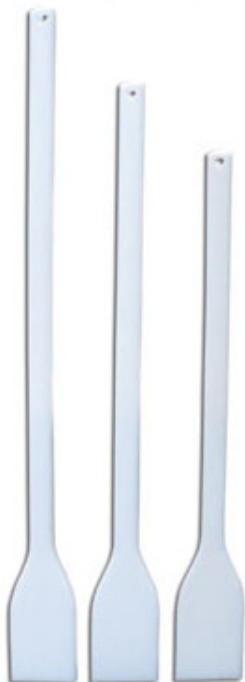

Aparador de espeto
Ref. CIAE520

Pilão c/ socador para caipirinha
Ref. CIPS500

Socador p/ caipirinha
Ref. CISC18 – 18 cm
Ref. CISC20 – 20 cm
Ref. CISC25 – 25 cm

Espátula de polietileno
Ref. CIEP530

Descamador de peixe
CIDP560

Batedor p/ peixaria
CIBP540 – 36 cm

Socador p/ máquina de moer carne
Ref. CIS055 – Ø 5.5 cm
Ref. CIS063 – Ø 6.3 cm

Rolo maciço de polietileno
Ref. CIRM20 – 20 cm
Ref. CIRM30 – 30 cm
Ref. CIRM40 – 40 cm

Rolo articulado polietileno
Ref. CIRA25 – 25 cm
Ref. CIRA30 – 30 cm
Ref. CIRA40 – 40 cm
Ref. CIRA50 – 50 cm

Colher polietileno cabo inox
Ref. CICP107 – 50 cm
Ref. CICP108 – 60 cm
Ref. CICP80 - 80 cm
Ref. CICP100 – 100 cm
Ref. CICP120 – 120 cm

Colher poliamida maciça
Ref. CICP101 – 30 cm
Ref. CICP102 – 35 cm
Ref. CICP103 – 40 cm
Ref. CICP104 – 45 cm
Ref. CICP105 – 50 cm
Ref. CICP106 – 60 cm

Remo polietileno maciço

Ref. CIRPM60 – 60 cm
 Ref. CIRPM70 – 70 cm
 Ref. CIRPM80 – 80 cm
 Ref. CIRPM90 – 90 cm
 Ref. CIRPM100 – 100 cm

Remo polietileno cabo inox

Ref. CIRP50 – 50 cm
 Ref. CIRP60 – 60 cm
 Ref. CIRP80 – 80 cm
 Ref. CIRP100 – 100 cm
 Ref. CIRP120 – 120 cm