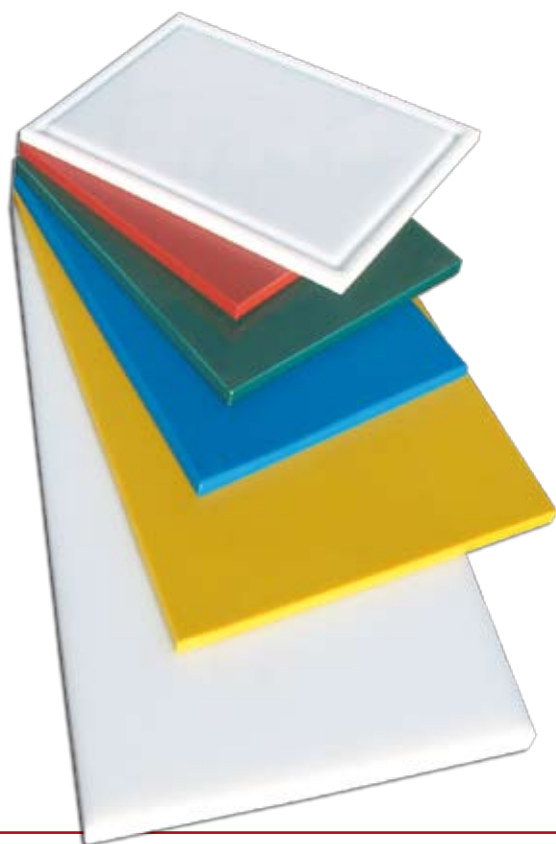

Remo polietileno maciço

Ref. CIRPM60 – 60 cm
Ref. CIRPM70 – 70 cm
Ref. CIRPM80 – 80 cm
Ref. CIRPM90 – 90 cm
Ref. CIRPM100 – 100 cm

Remo polietileno cabo inox

Ref. CIRP50 – 50 cm
Ref. CIRP60 – 60 cm
Ref. CIRP80 – 80 cm
Ref. CIRP100 – 100 cm
Ref. CIRP120 – 120 cm

Socador cabo inox

Ref. CISP50 – 50 cm
Ref. CISP60 – 60 cm
Ref. CISP80 – 80 cm
Ref. CISP100 – 100 cm
Ref. CISP120 – 120 cm

Amaciador de carne
Ref. CIAP510 – 32 cm

Amaciador de carne
Ref. CIAI511 – 35 cm

Base p/ pedra de amolar
Ref. CIBP550 – 23x7 cm
Ref. CIBP551 – 18x9,8 cm
Ref. CIBP110 – 23x9,7 cm

Placas polietileno branca

35x25x1,5 / 35x25x1,5 / 35x25x2
50x30x1,5 / 50x30x2 / 50x30x3
60x40x1,5 / 60x40x2 / 60x40x3
75x50x1,5 / 75x50x2 / 75x50x3
100x50x1,5 / 100x50x2 / 100x50x3
e outras medidas sob encomenda

Placas polietileno coloridas

azul amarela verde vermelha

35x25x1,5
40x25x1,5
50x30x1,5
50x40x1,5
60x40x1,5
75x50x1,5
100x50x1,5

Placa polietileno redonda
Ø 20, 25, 30, 35 e 40 cm

Aparador de espeto
Ref. CIAE520