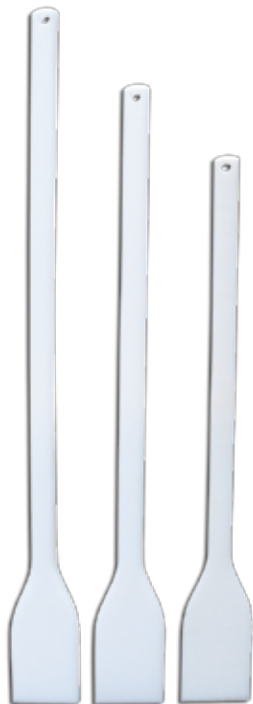

Remo polietileno maciço

Ref. CIRPM60 – 60 cm
Ref. CIRPM70 – 70 cm
Ref. CIRPM80 – 80 cm
Ref. CIRPM90 – 90 cm
Ref. CIRPM100 – 100 cm

Remo polietileno cabo inox

Ref. CIRP50 – 50 cm
Ref. CIRP60 – 60 cm
Ref. CIRP80 – 80 cm
Ref. CIRP100 – 100 cm
Ref. CIRP120 – 120 cm

Socador cabo inox

Ref. CISP50 – 50 cm
Ref. CISP60 – 60 cm
Ref. CISP80 – 80 cm
Ref. CISP100 – 100 cm
Ref. CISP120 – 120 cm

Amaciador de carne
Ref. CIAP510 – 32 cm

Amaciador de carne
Ref. CIAI511 – 35 cm

Base p/ pedra de amolar
Ref. CIBP550 – 23x7 cm
Ref. CIBP551 – 18x9,8 cm
Ref. CIBP110 – 23x9,7 cm

Placas polietileno branca

35x25x1,5 / 35x25x1,5 / 35x25x2
50x30x1,5 / 50x30x2 / 50x30x3
60x40x1,5 / 60x40x2 / 60x40x3
75x50x1,5 / 75x50x2 / 75x50x3
100x50x1,5 / 100x50x2 / 100x50x3
e outras medidas sob encomenda

Placas polietileno coloridas

azul amarela verde vermelha

35x25x1,5
40x25x1,5
50x30x1,5
50x40x1,5
60x40x1,5
75x50x1,5
100x50x1,5

Placa polietileno redonda
Ø 20, 25, 30, 35 e 40 cm

Aparador de espeto
Ref. CIAE520