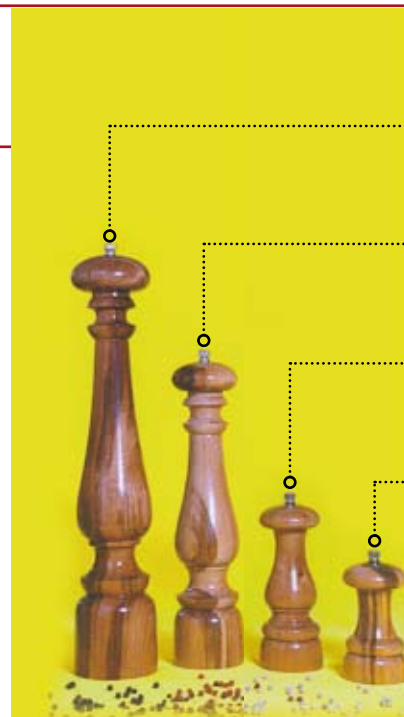

MOINHOS

Ralador de noz-moscada:

Ref.
160 – 13 cm

Moedor de sal:

Ref.
154 – 15 cm

Ref.
105 – 37,5 cm

Ref.
Ref. 104 – 28 cm

Ref.
102 – 15 cm

Ref.
101 – 11 cm

Ref.
153 – 23,5 cm

Ref.
151 – 11 cm

Ref.
152 – 15 cm

BOMBAS AMERICANA LTDA

CAFETEIRA GLOBINHO