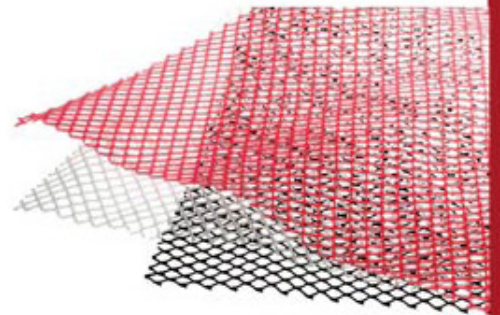

Ref. 54050 - 50 ml

Bicos Silicone

Ref. 53501

Ref. 53503

Ref. 53504

Coador de coquetel inox
Ref. 475600

Garrafa p/ "Flair"
Ref. 503701

Rede plástica p/ bar
Ref. 503402 - 610x61 cm