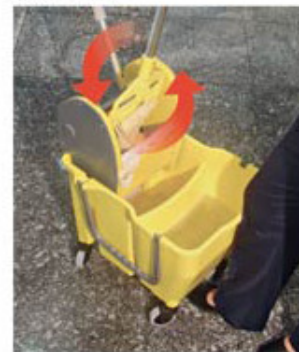

CONJUNTO P/ LIMPEZA
(balde/espremedor/placa/mop)
Ref. NYKT01