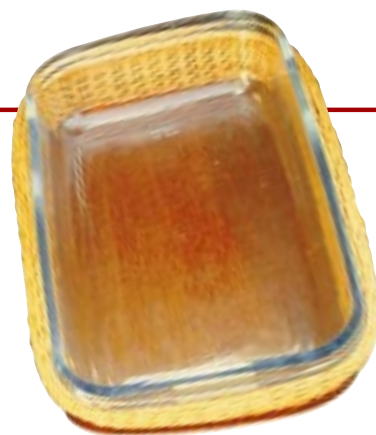

Ref. 052 – 22 cm

Cestas para padaria

Ref. 112 – 71x52 cm

Ref. 111 – 65x47 cm

Ref. 110 – 55x40 cm

Caiçara

Porta-azeite
Ref. 016

Porta-travessa retangular Marinex
Ref. 049 – G (6536)
Ref. 026 – M (6534)
Ref. 050 – P (6532)