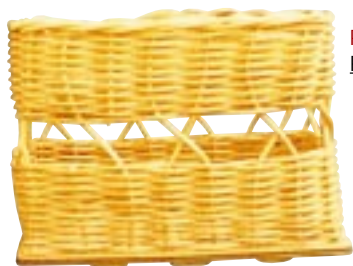

Ref. 052 – 22 cm

Cestas para padaria

Ref. 112 – 71x52 cm

Ref. 111 – 65x47 cm

Ref. 110 – 55x40 cm

Caiçara

Porta-azeite
Ref. 016

Porta-travessa retangular Marinex
Ref. 049 – G (6536)
Ref. 026 – M (6534)
Ref. 050 – P (6532)